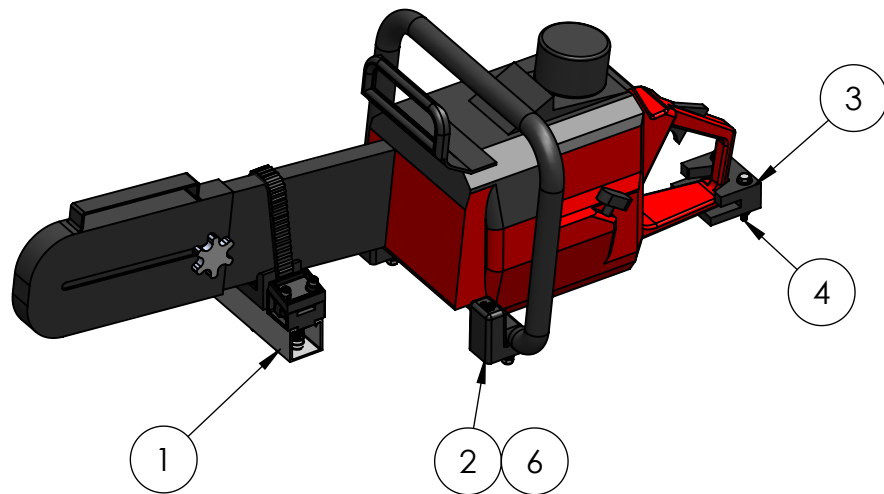

REV	DESCRIPTION	DATE	APPR

6	7051	FASTENER PAK UNIVERSAL MOUNT		2
5	2013	3/16 SHORT ARM HEX KEY		1
4	4028	FASTENER PACKET		1
3	4056O	TRIGGER HANDLE LOCK		1
2	1007P	UNIVERSAL MOUNT		2
1	K5006S	6" LG ADJUSTAMOUNT ASSY		1
ITEM NO.	PAC P/N	PART NAME	COLOR	QTY

NOTES:

ALSO AVAIL:

YELLOW STRAP P/N K5025O-Y
ORANGE STRAP P/N K5025O-OR

PERFORMANCE
ADVANTAGE
COMPANY

TOLERANCES UNLESS OTHERWISE SPECIFIED

.X= ±.03
.XX= ±.010
.XXX= ±.005
.XXXX= ±0.0005
ANGLES ±0.5 °
FRACTIONAL ±1/64

TITLE:

CUTTERS EDGE MTG. KIT (OLD)

PART NUMBER

K5025O

REV

SCALE: 1:8

SHEET 1 OF 1