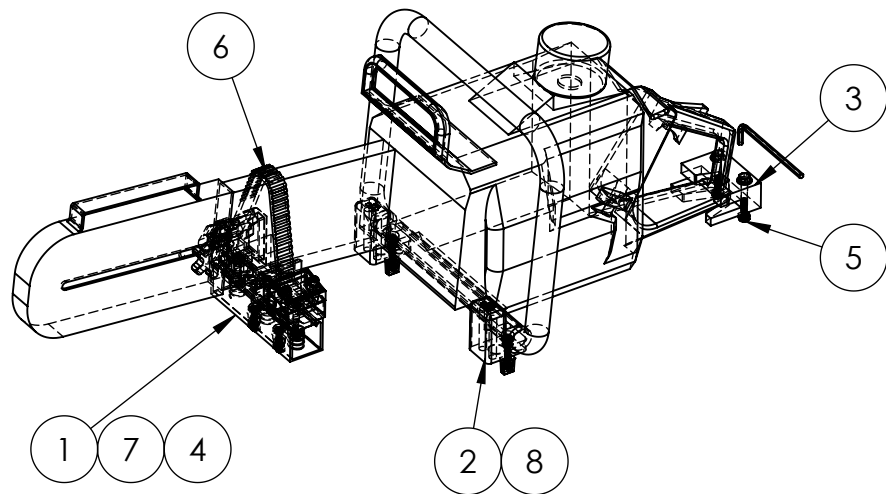

REV	DESCRIPTION	DATE	APPR

8	7051	FASTENER PAK UNIVERSAL MOUNT	2
7	7029	FASTENER KIT-ADJUSTAMOUNT PT	1
6	2008	LOCK STRAP	1
5	K5025-9401	CUTTERS EDGE HARDWARE KIT	1
4	2035	FASTENER PACK	1
3	4056P	TRIGGER HANDLE LOCK	1
2	1007P	UNIVERSAL MOUNT	2
1	K5025-9201	6" LG CUTTERS EDGE ADJUSTAMOUNT S/ASSY	1
ITEM NO.	PAC P/N	PART NAME	QTY

NOTES:

ALSO AVAIL:

YELLOW STRAP P/N K5025N-Y
ORANGE STRAP P/N K5025N-OR

PERFORMANCE
ADVANTAGE
COMPANY

TOLERANCES UNLESS OTHERWISE SPECIFIED

.X= ±.03
.XX= ±.010
.XXX= ±.005
.XXXX= ±0.0005
ANGLES ±0.5 °
FRACTIONAL ±1/64

TITLE:

CUTTERS EDGE MTG. KIT (NEW)

PART NUMBER

K5025N

REV

SCALE: 1:8

SHEET 1 OF 3